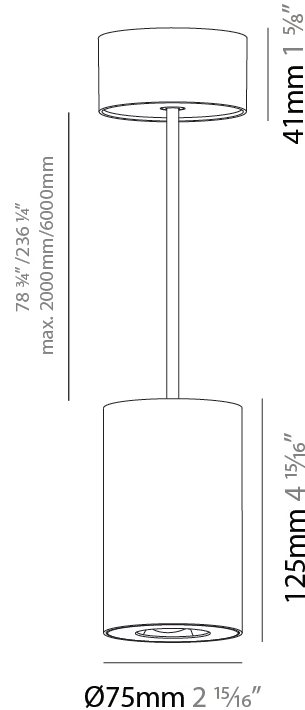

GENERAL

Series: Oiko Pro
Subseries: Oiko Pro Round
Brand: Prolicht
Division: Architectural
Mounting Type: Suspension
Mounting Location: Ceiling
Subcategory: Pendant

PHYSICAL

Shape: Cylinder
Diameter (mm): 75
Diameter (in): 2 ¹⁵/₁₆
Height (mm): 125
Height (in): 4 ¹⁵/₁₆
Light Distribution: Direct
Weight (kg): 0.769
Fixture Finish: SSR / BKV / CWI / CRY / HAB / LAG / UFT / ITA / RUA / RUR / MIC / FTG / MYG / TWT / LOD / PUS / FRO / FUP / KIA / POP / BLS / SPG / MEY / GOH / GUM / CHC / COM / ABZ / JAG / OBR / MOS / ROR
Fixture Material: Metal
Cable Details: 2,000mm / 6,000mm Cable - Options : Transparent, Black, White, Red, Orange

ELECTRICAL

Lamp Type: LED (Zhaga Standard)
Input Wattage (W): 12.9
Dimming: Tri-Mode (Non-Dimming and Phase Dimming (120Vac only) and 0-10V Dimming)
Driver Included: No
Driver Location: Remote
Driver Type: Constant Current - Universal
Driver Class: Class 2
Input Voltage (V): 120 - 277
Constant Current (MA): 350

LED

Color Temperature (°K): 2700 / 3000 / 3500 / 4000
Max. Delivered Lumen (lm): 1293 / 1289 / 1350 / 1362
Nominal Lumen (lm): 1473 / 1468 / 1538 / 1552
CRI: >90 CRI
Lamp Life (hrs): 50000

OPTICAL

Reflector°: 50
Adjustability: Fixed

RATINGS AND CERTIFICATIONS

Certified By: Certified for North American Standards
IP rating: IP20