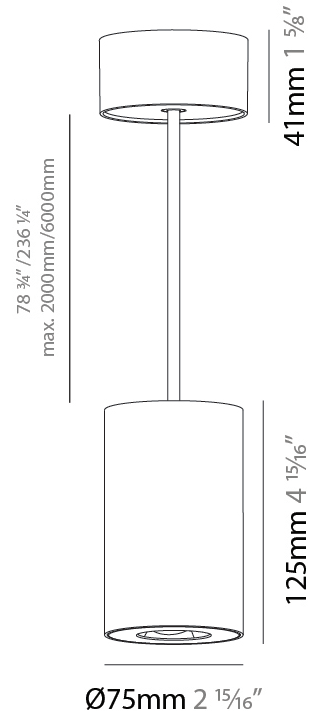

GENERAL

Series: Oiko Pro
Subseries: Oiko Pro Round
Brand: Prolicht
Division: Architectural
Mounting Type: Suspension
Mounting Location: Ceiling
Subcategory: Pendant

PHYSICAL

Shape: Cylinder
Diameter (mm): 75
Diameter (in): 2 ¹⁵/₁₆
Height (mm): 125
Height (in): 4 ¹⁵/₁₆
Light Distribution: Direct
Weight (kg): 0.769
Fixture Finish: SSR / BKV / CWI / CRY / HAB / LAG / UFT / ITA / RUA / RUR / MIC / FTG / MYG / TWT / LOD / PUS / FRO / FUP / KIA / POP / BLS / SPG / MEY / GOH / GUM / CHC / COM / ABZ / JAG / OBR / MOS / ROR
Fixture Material: Metal
Cable Details: 2,000mm / 6,000mm Cable - Options : Transparent, Black, White, Red, Orange

ELECTRICAL

Lamp Type: LED (Zhaga Standard)
Input Wattage (W): 12.9
Dimming: Tri-Mode (Non-Dimming and Phase Dimming (120Vac only) and 0-10V Dimming)
Driver Included: No
Driver Location: Remote
Driver Type: Constant Current - Universal
Driver Class: Class 2
Input Voltage (V): 120 - 277
Constant Current (MA): 350

LED

Color Temperature (°K): 2700 / 3000 / 3500 / 4000
Max. Delivered Lumen (lm): 1377 / 1372 / 1438 / 1451
Nominal Lumen (lm): 1473 / 1468 / 1538 / 1552
CRI: >90 CRI
Lamp Life (hrs): 50000

OPTICAL

Reflector°: 60
Adjustability: Fixed

RATINGS AND CERTIFICATIONS

Certified By: Certified for North American Standards
IP rating: IP20