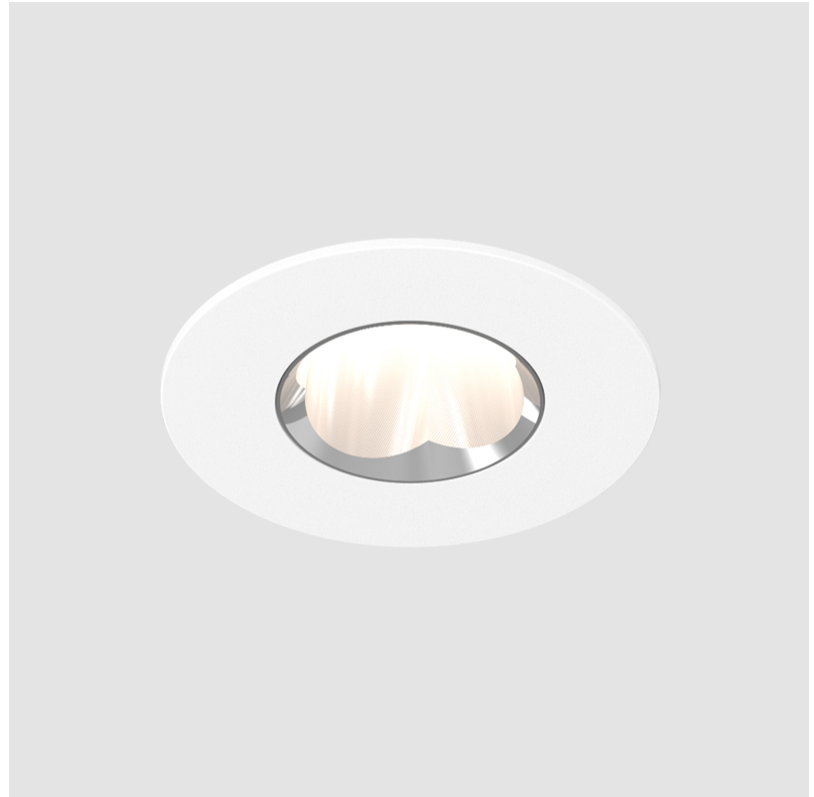

GENERAL

Series: Oiko Pro
Subseries: Oiko Pro Round
Brand: Prolicht
Division: Architectural
Mounting Type: Recessed
Mounting Location: Ceiling
Subcategory: Downlight

PHYSICAL

Shape: Round
Diameter (mm): 75
Diameter (in): 2 ¹⁵/₁₆
Height (mm): 65
Height (in): 2 ⁹/₁₆
Ceiling Thickness (mm): 1 - 25
Ceiling Thickness (in): 1/16 - 1 3/16
Min. Recessing Depth (mm): 70
Min. Recessing Depth (in): 2 ³/₄
Light Distribution: Direct
Diffuser: Lens Pack - Spread Lens / Linear Spread Lens / Honeycomb Louver
Fixture Finish: SSR / BKV / CWI / CRY / HAB / LAG / UFT / ITA / RUA / RUR / MIC / FTG / MYG / TWT / LOD / PUS / FRO / FUP / KIA / POP / BLS / SPG / MEY / GOH / GUM / CHC / COM / ABZ / JAG / OBR / MOS / ROR
Fixture Material: Aluminum Die Cast
Cut-out Measurements: 68mm / 2 11/16" Diameter

ELECTRICAL

Lamp Type: LED (Zhaga Standard)
Input Wattage (W): 14
Total Output Wattage (W): 12.7
Dimming: Dali Dimming
Driver Included: No
Driver Location: Recessed Housing
Driver Type: Constant Current - Universal (120Vac only for DALI driver)
Driver Class: Class 2
Input Voltage (V): 120 - 277
Constant Current (MA): 700

LED

Color Temperature (°K): 2700-6500 Tunable White
Max. Delivered Lumen (lm): 1129
Nominal Lumen (lm): 1460
CRI: >93 CRI
Lamp Life (hrs): 50000
Special LEDs offerings: Tunable White

OPTICAL

Reflector°: 36
Adjustability: Fixed

RATINGS AND CERTIFICATIONS

Certified By: Certified for North American Standards
IP rating: IP20