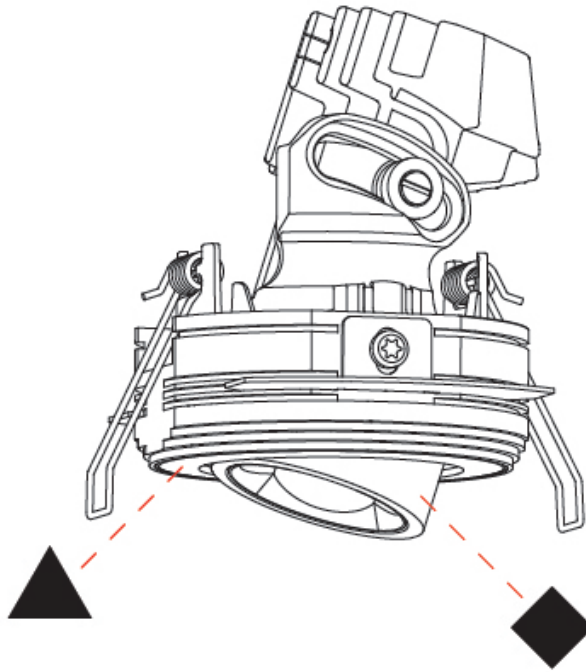

OIKO PRO ADJUSTABLE TRIMLESS

A35885-

PROJECT _____

TYPE _____

SPECIFIER _____

QUANTITY _____

DATE _____

A