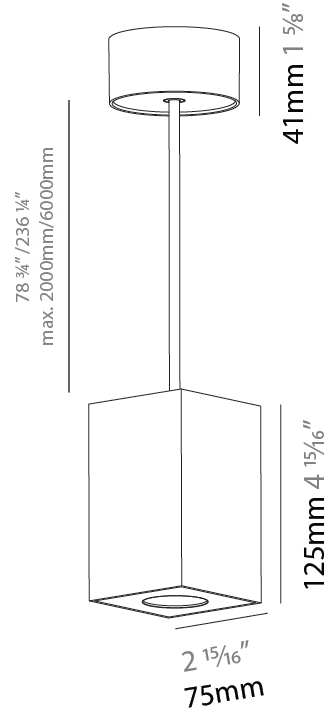

GENERAL

Series: Oiko Pro
Subseries: Oiko Pro Square
Brand: Prolicht
Division: Architectural
Mounting Type: Suspension
Mounting Location: Ceiling
Subcategory: Pendant

PHYSICAL

Shape: Square
Length (mm): 75
Length (in): 2 ¹⁵/₁₆
Width (mm): 75
Width (in): 2 ¹⁵/₁₆
Height (mm): 125
Height (in): 4 ¹⁵/₁₆
Light Distribution: Direct
Weight (kg): 0.81
Fixture Finish: SSR / BKV / CWI / CRY / HAB / LAG / UFT / ITA / RUA / RUR / MIC / FTG / MYG / TWT / LOD / PUS / FRO / FUP / KIA / POP / BLS / SPG / MEY / GOH / GUM / CHC / COM / ABZ / JAG / OBR / MOS / ROR
Fixture Material: Metal
Cable Details: 2,000mm / 6,000mm Cable - Options : Transparent, Black, White, Red, Orange

ELECTRICAL

Lamp Type: LED (Zhaga Standard)
Input Wattage (W): 13.7
Dimming: Tri-Mode (Non-Dimming and Phase Dimming (120Vac only) and 0-10V Dimming)
Driver Included: No
Driver Location: Remote
Driver Type: Constant Current - Universal
Driver Class: Class 2
Input Voltage (V): 120 - 277
Constant Current (MA): 350

LED

Color Temperature (°K): 2700 / 3000 / 3500 / 4000
Max. Delivered Lumen (lm): 954 / 1028 / 1088 / 1091
Nominal Lumen (lm): 1246 / 1342 / 1396 / 1424
CRI: >90 CRI
Lamp Life (hrs): 50000

OPTICAL

Reflector°: 14
Adjustability: Fixed

RATINGS AND CERTIFICATIONS

Certified By: Certified for North American Standards
IP rating: IP20