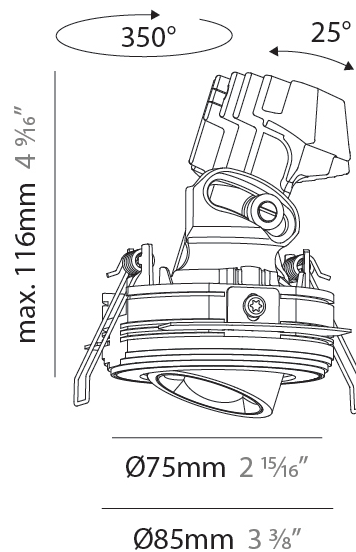

PHYSICAL

Shape: Round
Diameter (mm): 75
Diameter (in): 2 ¹⁵/₁₆
Height (mm): 116
Height (in): 4 ⁹/₁₆
Ceiling Thickness (mm): 10 / 12.5 / 15 / 25
Ceiling Thickness (in): 3/8 or 1/2 or 9/16 or 1
Min. Recessing Depth (mm): 125
Min. Recessing Depth (in): 4 ¹⁵/₁₆
Light Distribution: Direct
Diffuser: Lens Pack - Spread Lens / Linear Spread Lens / Honeycomb Louver
Fixture Finish: SSR / BKV / CWI / CRY / HAB / LAG / UFT / ITA / RUA / RUR / MIC / FTG / MYG / TWT / LOD / PUS / FRO / FUP / KIA / POP / BLS / SPG / MEY / GOH / GUM / CHC / COM / ABZ / JAG / OBR / MOS / ROR
Fixture Material: Aluminum Die Cast
Cut-out Measurements: D. 86mm / 3 3/8"

ELECTRICAL

Lamp Type: LED (Zhaga Standard)
Input Wattage (W): 14
Total Output Wattage (W): 12.7
Dimming: Dali Dimming
Driver Included: No
Driver Location: Recessed Housing
Driver Type: Constant Current - Universal (120Vac only for DALI driver)
Driver Class: Class 2
Input Voltage (V): 120 - 277
Constant Current (MA): 700

LED

Number of LEDs: 1
Color Temperature (°K): 2700-6500 Tunable White
Max. Delivered Lumen (lm): 1129
Nominal Lumen (lm): 1460
CRI: >90 CRI
Lamp Life (hrs): 50000
Special LEDs offerings: Tunable White

OPTICAL

Reflector°: 36
Adjustability: Rotational 350° / Tilt 25°

RATINGS AND CERTIFICATIONS

Certified By: Certified for North American Standards
IP rating: IP20