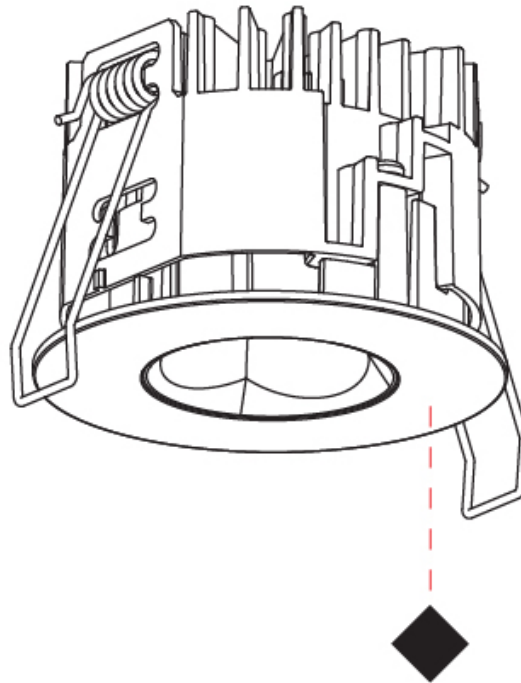

OIKO PRO ROUND RECESSED

A35868-

PROJECT

TYPE

SPECIFIER

QUANTITY

DATE