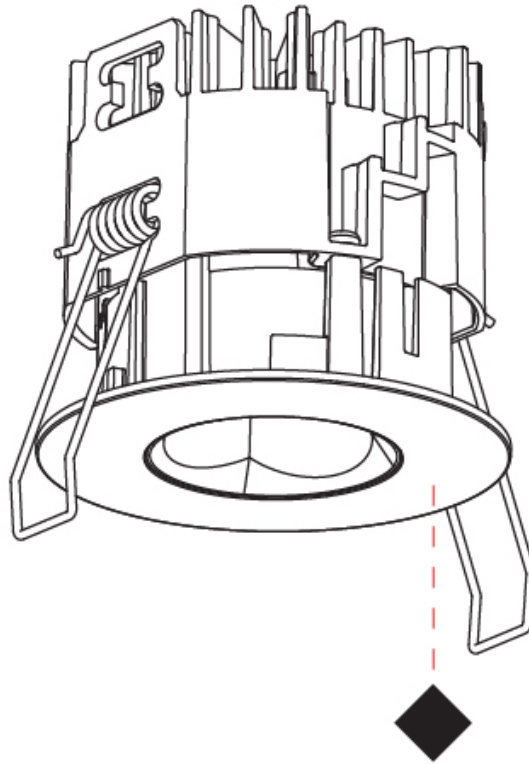

OIKO PRO ROUND RECESSED

A35867-

PROJECT

TYPE

SPECIFIER

QUANTITY

DATE

A