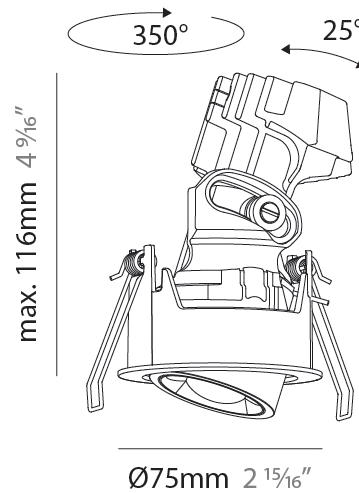

GENERAL

Series: Oiko Pro
Subseries: Oiko Pro Adjustable
Brand: Prolicht
Division: Architectural
Mounting Type: Recessed
Mounting Location: Ceiling
Subcategory: Downlight

PHYSICAL

Shape: Round
Diameter (mm): 75
Diameter (in): 2 ¹⁵/₁₆
Height (mm): 116
Height (in): 4 ⁹/₁₆
Ceiling Thickness (mm): 1 - 25
Ceiling Thickness (in): 1/16 - 1 3/16
Min. Recessing Depth (mm): 125
Min. Recessing Depth (in): 4 ¹⁵/₁₆
Light Distribution: Direct
Weight (kg): 0.29
Fixture Finish: SSR / BKV / CWI / CRY / HAB / LAG / UFT / ITA / RUA / RUR / MIC / FTG / MYG / TWT / LOD / PUS / FRO / FUP / KIA / POP / BLS / SPG / MEY / GOH / GUM / CHC / COM / ABZ / JAG / OBR / MOS / ROR
Fixture Material: Aluminum Die Cast
Cut-out Measurements: D. 68mm / 2 2/3"

ELECTRICAL

Lamp Type: LED (Zhaga Standard)
Input Wattage (W): 15
Total Output Wattage (W): 13.6
Dimming: Tri-Mode (Non-Dimming and Phase Dimming (120Vac only) and 0-10V Dimming)
Driver Included: No
Driver Location: Recessed Housing
Driver Type: Constant Current - Universal
Driver Class: Class 2
Input Voltage (V): 120 - 277
Constant Current (MA): 350

LED

Number of LEDs: 1
Color Temperature (°K): 2700 / 3000 / 3500 / 4000
Max. Delivered Lumen (lm): 1295 / 1377 / 1442 / 1455
Nominal Lumen (lm): 1566 / 1665 / 1743 / 1759
CRI: >90 CRI
Lamp Life (hrs): 50000

OPTICAL

Reflector°: 34
Adjustability: Rotational 350° / Tilt 25°

RATINGS AND CERTIFICATIONS

Certified By: Certified for North American Standards
IP rating: IP20