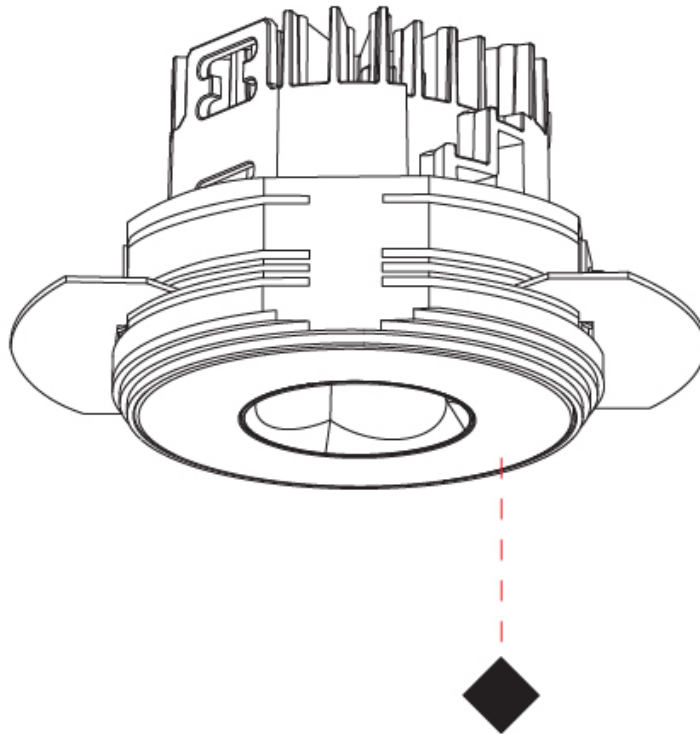

OIKO PRO ROUND TRIMLESS

A35878-

PROJECT

TYPE

SPECIFIER

QUANTITY

DATE

A