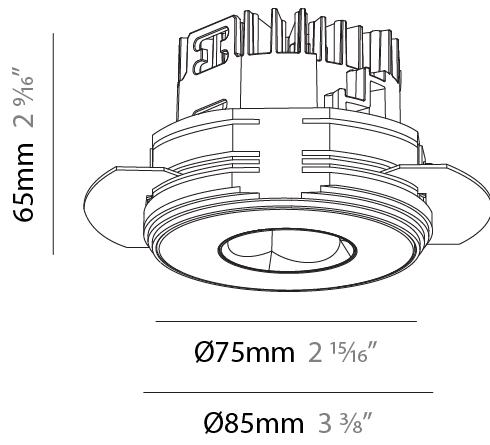

PHYSICAL

Shape: Round
Diameter (mm): 75
Diameter (in): 2 15/16
Height (mm): 65
Height (in): 2 9/16
Ceiling Thickness (mm): 10 / 12.5 / 15 / 25
Ceiling Thickness (in): 3/8 or 1/2 or 9/16 or 1
Min. Recessing Depth (mm): 70
Min. Recessing Depth (in): 2 3/4
Light Distribution: Direct
Diffuser: Lens Pack - Spread Lens / Linear Spread Lens / Honeycomb Louver
Fixture Finish: [SSR / BKV / CWI / CRY / HAB / LAG / UFT / ITA / RUA / RUR / MIC / FTG / MYG / TWT / LOD / PUS / FRO / FUP / KIA / POP / BLS / SPG / MEY / GOH / GUM / CHC / COM / ABZ / JAG / OBR / MOS / ROR](#)
Fixture Material: Aluminum Die Cast
Cut-out Measurements: 68mm / 2 11/16" Diameter

ELECTRICAL

Lamp Type: LED (Zhaga Standard)
Input Wattage (W): 15
Total Output Wattage (W): 13.6
Dimming: Tri-Mode (Non-Dimming and Phase Dimming (120Vac only) and 0-10V Dimming)
Driver Included: No
Driver Location: Recessed Housing
Driver Type: Constant Current - Universal
Driver Class: Class 2
Input Voltage (V): 120 - 277
Constant Current (MA): 350

LED

Color Temperature (°K): [2700 / 3000 / 3500 / 4000](#)
Max. Delivered Lumen (lm): 1295 / 1377 / 1442 / 1455
Nominal Lumen (lm): 1566 / 1665 / 1743 / 1759
CRI: >90 CRI
Lamp Life (hrs): 50000

OPTICAL

Reflector°: 34
Adjustability: Fixed

RATINGS AND CERTIFICATIONS

Certified By: Certified for North American Standards
IP rating: IP20