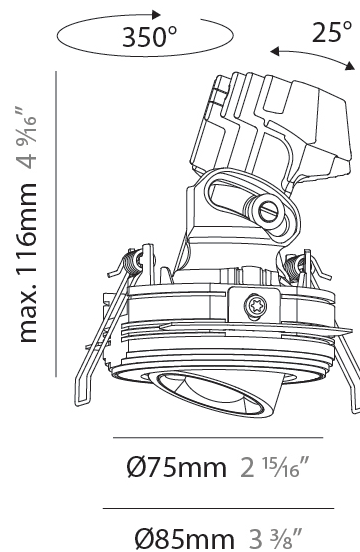

GENERAL

Series: Oiko Pro
Subseries: Oiko Pro Adjustable
Brand: Prolicht
Division: Architectural
Mounting Type: Trimless
Mounting Location: Ceiling
Subcategory: Downlight

PHYSICAL

Shape: Round
Diameter (mm): 75
Diameter (in): 2 ¹⁵/₁₆
Height (mm): 116
Height (in): 4 ⁹/₁₆
Ceiling Thickness (mm): 10 / 12.5 / 15 / 25
Ceiling Thickness (in): 3/8 or 1/2 or 9/16 or 1
Min. Recessing Depth (mm): 125
Min. Recessing Depth (in): 4 ¹⁵/₁₆
Light Distribution: Direct
Fixture Finish: SSR / BKV / CWI / CRY / HAB / LAG / UFT / ITA / RUA / RUR / MIC / FTG / MYG / TWT / LOD / PUS / FRO / FUP / KIA / POP / BLS / SPG / MEY / GOH / GUM / CHC / COM / ABZ / JAG / OBR / MOS / ROR
Fixture Material: Aluminum Die Cast
Cut-out Measurements: D. 86mm / 3 3/8"

ELECTRICAL

Lamp Type: LED (Zhaga Standard)
Input Wattage (W): 16
Total Output Wattage (W): 14.6
Dimming: Tri-Mode (Non-Dimming and Phase Dimming (120Vac only) and 0-10V Dimming)
Driver Included: No
Driver Location: Recessed Housing
Driver Type: Constant Current - Universal
Driver Class: Class 2
Input Voltage (V): 120 - 277
Constant Current (MA): 350

LED

Number of LEDs: 1
Color Temperature (°K): 2700 / 3000 / 3500 / 4000
Max. Delivered Lumen (lm): 1067 / 1150 / 1217 / 1220
Nominal Lumen (lm): 1393 / 1501 / 1589 / 1592
CRI: >90 CRI
Lamp Life (hrs): 50000

OPTICAL

Reflector°: 14
Adjustability: Rotational 350° / Tilt 25°

RATINGS AND CERTIFICATIONS

Certified By: Certified for North American Standards
IP rating: IP20