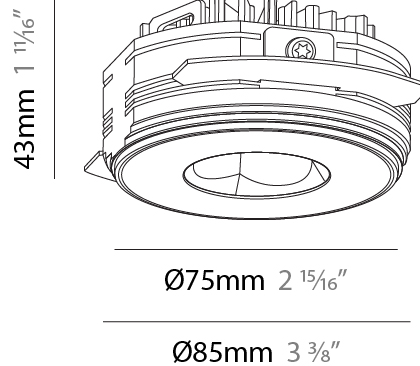

PHYSICAL

Shape: Round
Diameter (mm): 75
Diameter (in): 2 ¹⁵/₁₆
Height (mm): 43
Height (in): 1 ¹¹/₁₆
Ceiling Thickness (mm): 10 / 12.5 / 15 / 25
Ceiling Thickness (in): 3/8 or 1/2 or 9/16 or 1
Min. Recessing Depth (mm): 50
Min. Recessing Depth (in): 1 ¹⁵/₁₆
Light Distribution: Direct
Diffuser: Lens Pack - Spread Lens / Linear Spread Lens / Honeycomb Louver
Fixture Finish: SSR / BKV / CWI / CRY / HAB / LAG / UFT / ITA / RUA / RUR / MIC / FTG / MYG / TWT / LOD / PUS / FRO / FUP / KIA / POP / BLS / SPG / MEY / GOH / GUM / CHC / COM / ABZ / JAG / OBR / MOS / ROR
Fixture Material: Aluminum Die Cast
Cut-out Measurements: 86mm / 2 11/16" Diameter

ELECTRICAL

Lamp Type: LED (Zhaga Standard)
Input Wattage (W): 15
Total Output Wattage (W): 13.6
Dimming: Tri-Mode (Non-Dimming and Phase Dimming (120Vac only) and 0-10V Dimming)
Driver Included: No
Driver Location: Recessed Housing
Driver Type: Constant Current - Universal
Driver Class: Class 2
Input Voltage (V): 120 - 277
Constant Current (MA): 350

LED

Color Temperature (°K): 2700 / 3000 / 3500 / 4000
Max. Delivered Lumen (lm): 1464 / 1556 / 1630 / 1645
Nominal Lumen (lm): 1566 / 1665 / 1743 / 1759
CRI: >90 CRI
Lamp Life (hrs): 50000

OPTICAL

Reflector°: 60
Adjustability: Fixed

RATINGS AND CERTIFICATIONS

Certified By: Certified for North American Standards
IP rating: IP20