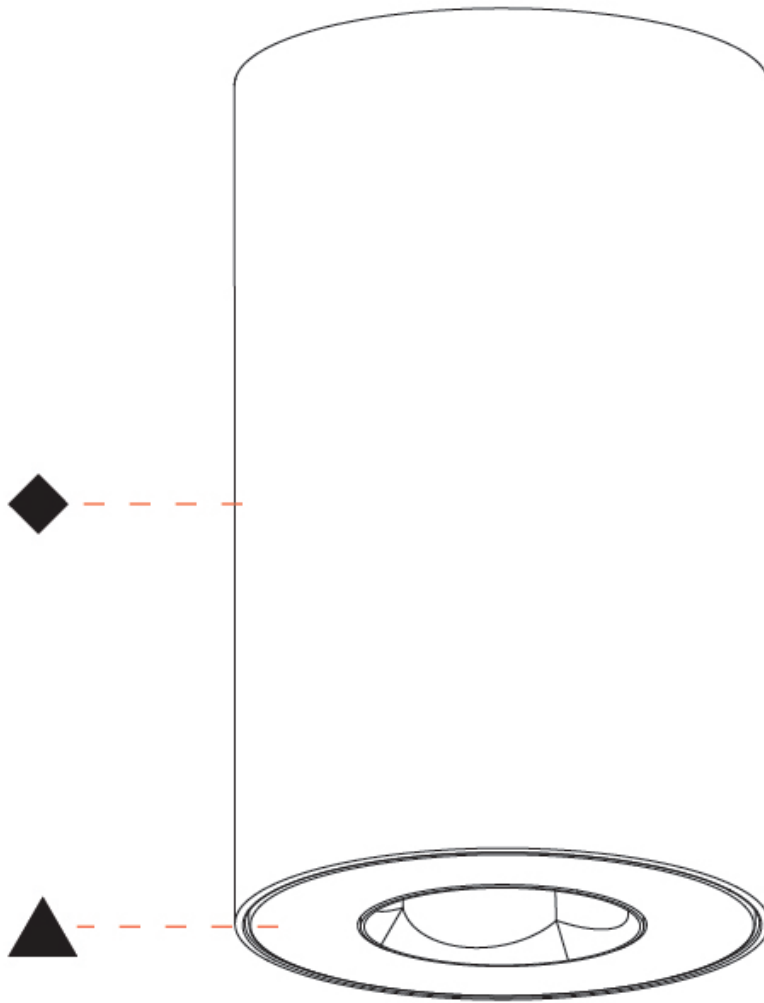

OIKO PRO ROUND SURFACE

A3D233-

PROJECT

TYPE

SPECIFIER

QUANTITY

DATE