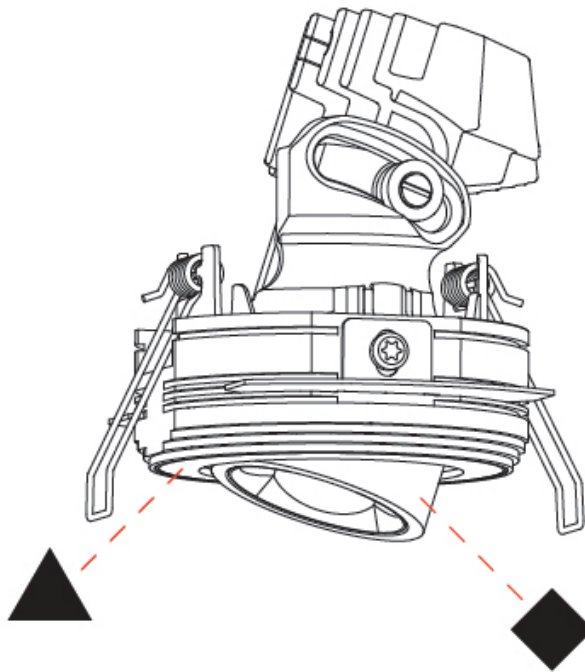

OIKO PRO ADJUSTABLE TRIMLESS

A35817-

PROJECT

TYPE

SPECIFIER

QUANTITY

DATE

A