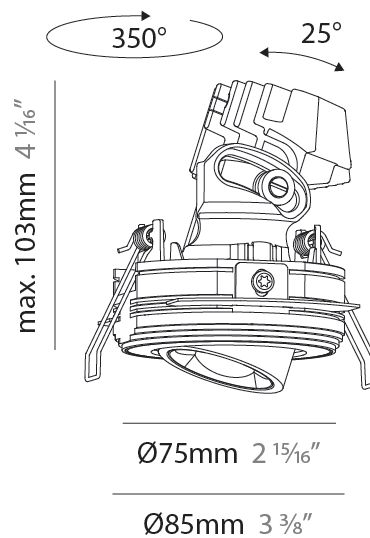

PHYSICAL

Shape: Round
Diameter (mm): 75
Diameter (in): 2 15/16
Height (mm): 103
Height (in): 4 1/16
Ceiling Thickness (mm): 10 / 12.5 / 15 / 25
Ceiling Thickness (in): 3/8 or 1/2 or 9/16 or 1
Min. Recessing Depth (mm): 115
Min. Recessing Depth (in): 4 1/2
Light Distribution: Direct
Diffuser: Lens Pack - Spread Lens / Linear Spread Lens / Honeycomb Louver
Fixture Finish: SSR / BKV / CWI / CRY / HAB / LAG / UFT / ITA / RUA / RUR / MIC / FTG / MYG / TWT / LOD / PUS / FRO / FUP / KIA / POP / BLS / SPG / MEY / GOH / GUM / CHC / COM / ABZ / JAG / OBR / MOS / ROR
Fixture Material: Aluminum Die Cast
Cut-out Measurements: D. 86mm / 3 3/8"

ELECTRICAL

Lamp Type: LED (Zhaga Standard)
Input Wattage (W): 14
Total Output Wattage (W): 12.7
Dimming: Dali Dimming
Driver Included: No
Driver Location: Recessed Housing
Driver Type: Constant Current - Universal (120Vac only for DALI driver)
Driver Class: Class 2
Input Voltage (V): 120 - 277
Constant Current (MA): 700

LED

Number of LEDs: 1
Color Temperature (°K): 2700-6500 Tunable White
Max. Delivered Lumen (lm): 1240
Nominal Lumen (lm): 1460
CRI: >90 CRI
Lamp Life (hrs): 50000
Special LEDs offerings: Tunable White

OPTICAL

Reflector°: 52
Adjustability: Rotational 350° / Tilt 25°

RATINGS AND CERTIFICATIONS

Certified By: Certified for North American Standards
IP rating: IP20