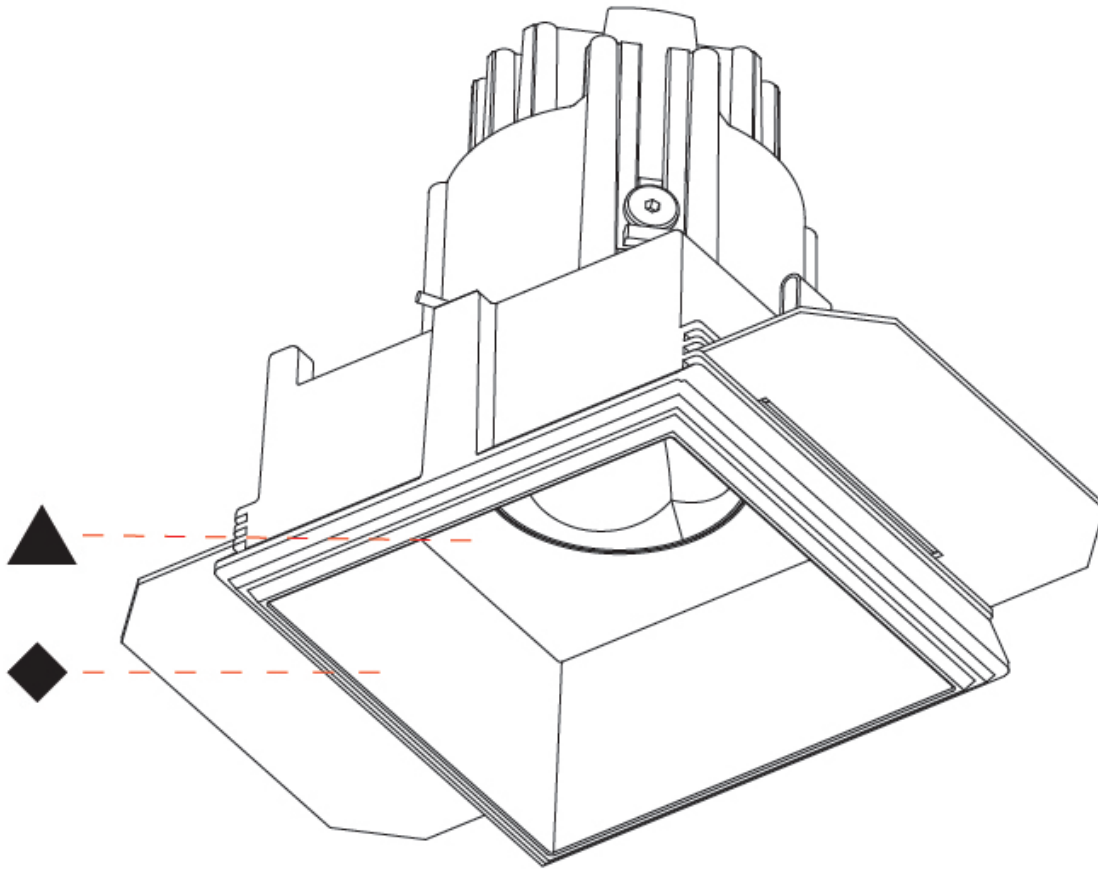

OIKO PRO SQUARE COMFORT TRIMLESS

A35952-

PROJECT	_____
TYPE	_____
SPECIFIER	_____
QUANTITY	_____
DATE	_____