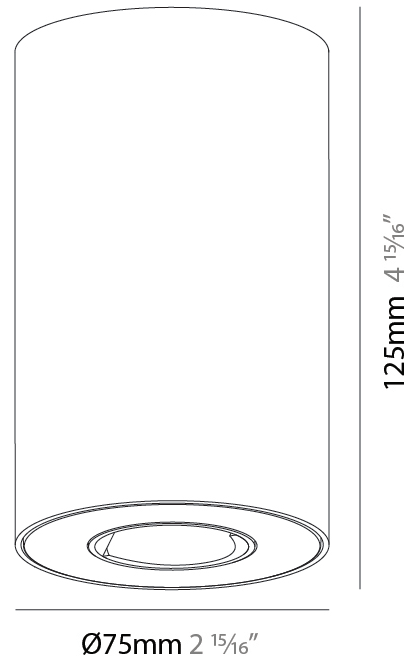

GENERAL

Series: Oiko Pro
Subseries: Oiko Pro Wallwash
Brand: Prolicht
Division: Architectural
Mounting Type: Surface
Mounting Location: Ceiling
Subcategory: Wallwash

PHYSICAL

Shape: Cylinder
Diameter (mm): 75
Diameter (in): 2 15/16
Height (mm): 125
Height (in): 4 15/16
Light Distribution: Direct
Weight (kg): 0.452
Fixture Finish: SSR / BKV / CWI / CRY / HAB / LAG / UFT / ITA / RUA / RUR / MIC / FTG / MYG / TWT / LOD / PUS / FRO / FUP / KIA / POP / BLS / SPG / MEY / GOH / GUM / CHC / COM / ABZ / JAG / OBR / MOS / ROR
Fixture Material: Metal

ELECTRICAL

Lamp Type: LED (Zhaga Standard)
Input Wattage (W): 13
Total Output Wattage (W): 11.8
Dimming: Non-Dimming / Phase Dimming (120vac Only)
Driver Included: Yes
Driver Location: Integrated
Driver Type: Constant Current - Universal
Driver Class: Class 2
Input Voltage (V): 120 - 277
Upon Request: Remote: 0-10Vdc dimming / Phase dimming 120Vac / Non-dimming 120/277Vac (No Cover Plate)

LED

Color Temperature (°K): 2700 / 3000 / 3500 / 4000
Max. Delivered Lumen (lm): 1244 / 1220 / 1278 / 1289
Nominal Lumen (lm): 1473 / 1468 / 1538 / 1552
CRI: >90 CRI
Lamp Life (hrs): 50000

OPTICAL

Adjustability: Fixed

RATINGS AND CERTIFICATIONS

Certified By: Certified for North American Standards
IP rating: IP20