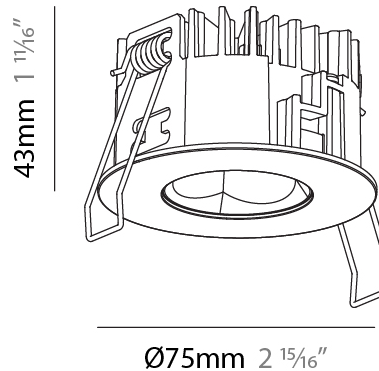

PHYSICAL

Shape: Round
Diameter (mm): 75
Diameter (in): 2 15/16
Height (mm): 43
Height (in): 1 11/16
Ceiling Thickness (mm): 1 - 25
Ceiling Thickness (in): 1/16 - 1 3/16
Min. Recessing Depth (mm): 50
Min. Recessing Depth (in): 1 15/16
Light Distribution: Direct
Diffuser: Lens Pack - Spread Lens / Linear Spread Lens / Honeycomb Louver
Fixture Finish: SSR / BKV / CWI / CRY / HAB / LAG / UFT / ITA / RUA / RUR / MIC / FTG / MYG / TWT / LOD / PUS / FRO / FUP / KIA / POP / BLS / SPG / MEY / GOH / GUM / CHC / COM / ABZ / JAG / OBR / MOS / ROR
Fixture Material: Aluminum Die Cast
Cut-out Measurements: 68mm / 2 11/16" Diameter

ELECTRICAL

Lamp Type: LED (Zhaga Standard)
Input Wattage (W): 15
Total Output Wattage (W): 13.6
Dimming: Tri-Mode (Non-Dimming and Phase Dimming (120Vac only) and 0-10V Dimming)
Driver Included: No
Driver Location: Recessed Housing
Driver Type: Constant Current - Universal
Driver Class: Class 2
Input Voltage (V): 120 - 277
Constant Current (MA): 350

LED

Color Temperature (°K): 2700 / 3000 / 3500 / 4000
Max. Delivered Lumen (lm): 1464 / 1556 / 1630 / 1645
Nominal Lumen (lm): 1566 / 1665 / 1743 / 1759
CRI: >90 CRI
Lamp Life (hrs): 50000

OPTICAL

Reflector°: 60
Adjustability: Fixed

RATINGS AND CERTIFICATIONS

Certified By: Certified for North American Standards
IP rating: IP20