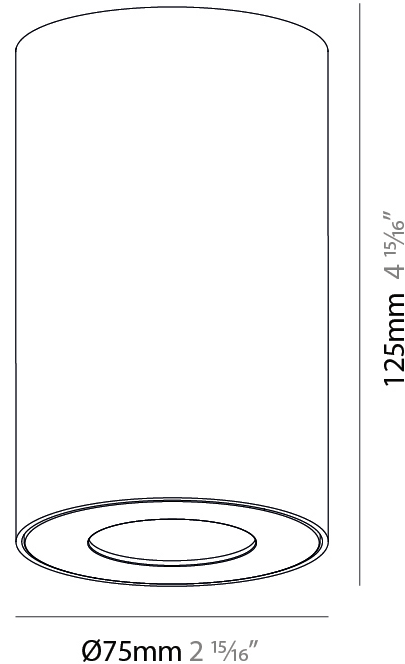

GENERAL

Series: Oiko Pro
Subseries: Oiko Pro Round
Brand: Prolicht
Division: Architectural
Mounting Type: Surface
Mounting Location: Ceiling
Subcategory: Downlight

PHYSICAL

Shape: Cylinder
Diameter (mm): 75
Diameter (in): 2 15/16
Height (mm): 125
Height (in): 4 15/16
Light Distribution: Direct
Weight (kg): 0.452
Fixture Finish: SSR / BKV / CWI / CRY / HAB / LAG / UFT / ITA / RUA / RUR / MIC / FTG / MYG / TWT / LOD / PUS / FRO / FUP / KIA / POP / BLS / SPG / MEY / GOH / GUM / CHC / COM / ABZ / JAG / OBR / MOS / ROR
Fixture Material: Metal

ELECTRICAL

Lamp Type: LED (Zhaga Standard)
Input Wattage (W): 14
Total Output Wattage (W): 12.8
Dimming: Non-Dimming / Phase Dimming (120vac Only)
Driver Included: Yes
Driver Location: Integrated
Driver Type: Constant Current - Universal
Driver Class: Class 2
Input Voltage (V): 120 - 277
Constant Current (MA): 350
Upon Request: Remote: 0-10Vdc dimming / Phase dimming 120Vac / Non-dimming 120/277Vac (No Cover Plate)

LED

Color Temperature (°K): 2700 / 3000 / 3500 / 4000
Max. Delivered Lumen (lm): 951 / 1028 / 1088 / 1091
Nominal Lumen (lm): 1246 / 1342 / 1396 / 1424
CRI: >90 CRI
Lamp Life (hrs): 50000

OPTICAL

Reflector°: 14
Adjustability: Fixed

RATINGS AND CERTIFICATIONS

Certified By: Certified for North American Standards
IP rating: IP20