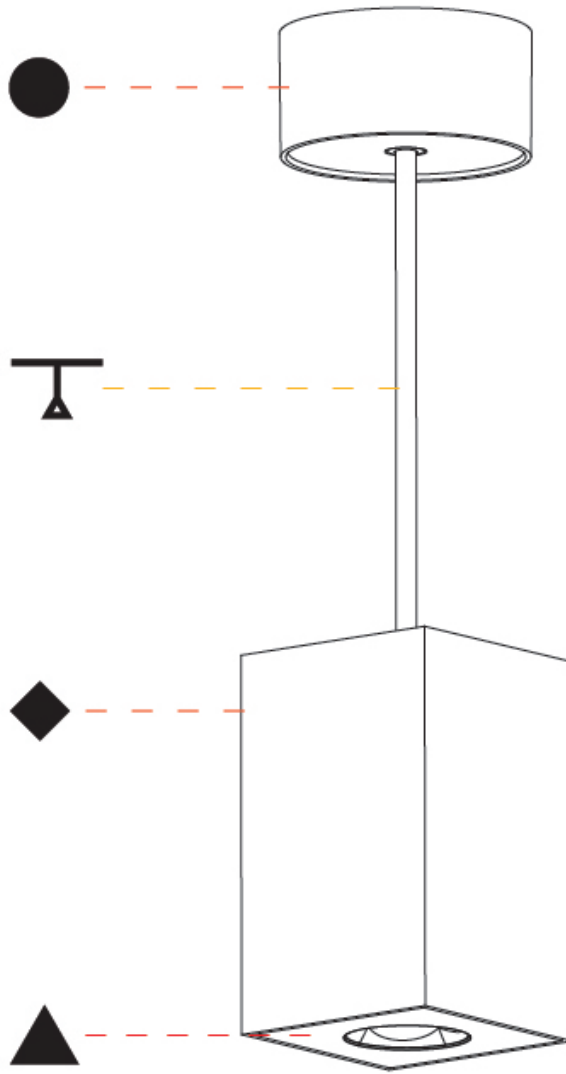

OIKO PRO ROUND SUSPENSION

A300399-

PROJECT _____

TYPE _____

SPECIFIER _____

QUANTITY _____

DATE _____

A