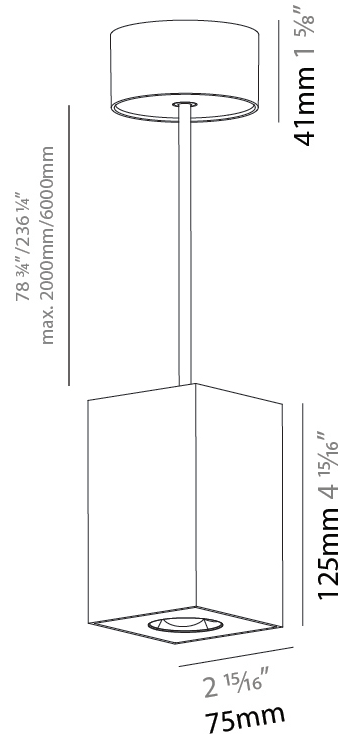

GENERAL

Series: Oiko Pro
Subseries: Oiko Pro Square
Brand: Prolicht
Division: Architectural
Mounting Type: Suspension
Mounting Location: Ceiling
Subcategory: Pendant

PHYSICAL

Shape: Cylinder
Length (mm): 75
Length (in): 2 ¹⁵/₁₆
Width (mm): 75
Width (in): 2 ¹⁵/₁₆
Height (mm): 125
Height (in): 4 ¹⁵/₁₆
Light Distribution: Direct
Weight (kg): 0.769
Fixture Finish: SSR / BKV / CWI / CRY / HAB / LAG / UFT / ITA / RUA / RUR / MIC / FTG / MYG / TWT / LOD / PUS / FRO / FUP / KIA / POP / BLS / SPG / MEY / GOH / GUM / CHC / COM / ABZ / JAG / OBR / MOS / ROR
Fixture Material: Metal
Cable Details: 2,000mm / 6,000mm Cable - Options : Transparent, Black, White, Red, Orange

ELECTRICAL

Lamp Type: LED (Zhaga Standard)
Input Wattage (W): 12.9
Dimming: Tri-Mode (Non-Dimming and Phase Dimming (120Vac only) and 0-10V Dimming)
Driver Included: No
Driver Location: Remote
Driver Type: Constant Current - Universal
Driver Class: Class 2
Input Voltage (V): 120 - 277
Constant Current (MA): 350

LED

Color Temperature (°K): 2700 / 3000 / 3500 / 4000
Max. Delivered Lumen (lm): 1293 / 1289 / 1350 / 1362
Nominal Lumen (lm): 1473 / 1468 / 1538 / 1552
CRI: >90 CRI
Lamp Life (hrs): 50000

OPTICAL

Reflector°: 50
Adjustability: Fixed

RATINGS AND CERTIFICATIONS

Certified By: Certified for North American Standards
IP rating: IP20