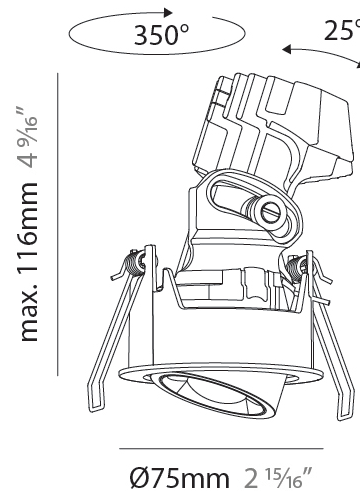

GENERAL

Series: Oiko Pro
Subseries: Oiko Pro Adjustable
Brand: Prolicht
Division: Architectural
Mounting Type: Recessed
Mounting Location: Ceiling
Subcategory: Downlight

PHYSICAL

Shape: Round
Diameter (mm): 75
Diameter (in): 2 ¹⁵/₁₆
Height (mm): 112
Height (in): 4 ⁷/₁₆
Ceiling Thickness (mm): 1 - 25
Ceiling Thickness (in): 1/16 - 1 3/16
Min. Recessing Depth (mm): 120
Min. Recessing Depth (in): 4 ³/₄
Light Distribution: Direct
Weight (kg): 0.276
Fixture Finish: SSR / BKV / CWI / CRY / HAB / LAG / UFT / ITA / RUA / RUR / MIC / FTG / MYG / TWT / LOD / PUS / FRO / FUP / KIA / POP / BLS / SPG / MEY / GOH / GUM / CHC / COM / ABZ / JAG / OBR / MOS / ROR
Fixture Material: Aluminum Die Cast
Cut-out Measurements: D. 86mm / 3 3/8"

ELECTRICAL

Lamp Type: LED (Zhaga Standard)
Input Wattage (W): 16
Total Output Wattage (W): 14.6
Dimming: Tri-Mode (Non-Dimming and Phase Dimming (120Vac only) and 0-10V Dimming)
Driver Included: No
Driver Location: Recessed Housing
Driver Type: Constant Current - Universal
Driver Class: Class 2
Input Voltage (V): 120 - 277
Constant Current (MA): 350

LED

Number of LEDs: 1
Color Temperature (°K): 2700 / 3000 / 3500 / 4000
Max. Delivered Lumen (lm): 1067 / 1150 / 1217 / 1220
Nominal Lumen (lm): 1393 / 1501 / 1589 / 1592
CRI: >90 CRI
Lamp Life (hrs): 50000

OPTICAL

Reflector°: 14
Adjustability: Rotational 350° / Tilt 25°

RATINGS AND CERTIFICATIONS

Certified By: Certified for North American Standards
IP rating: IP20