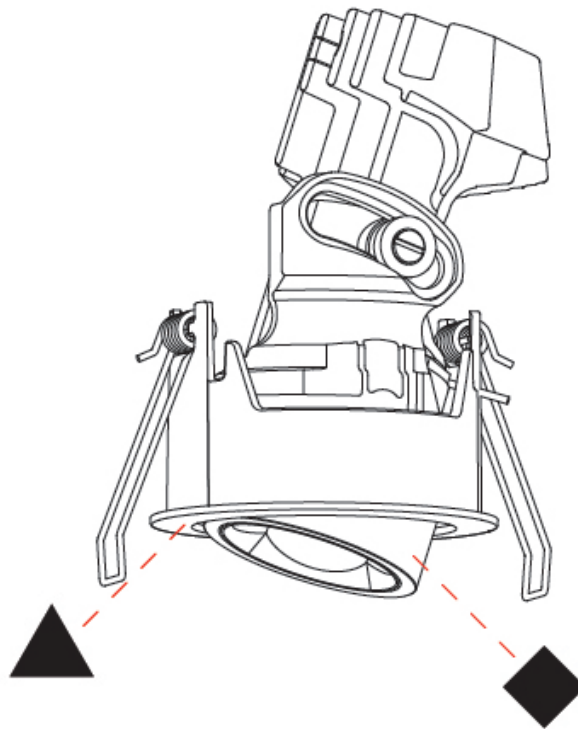

OIKO PRO ADJUSTABLE RECESSED

A35841-

PROJECT _____

TYPE _____

SPECIFIER _____

QUANTITY _____

DATE _____

A