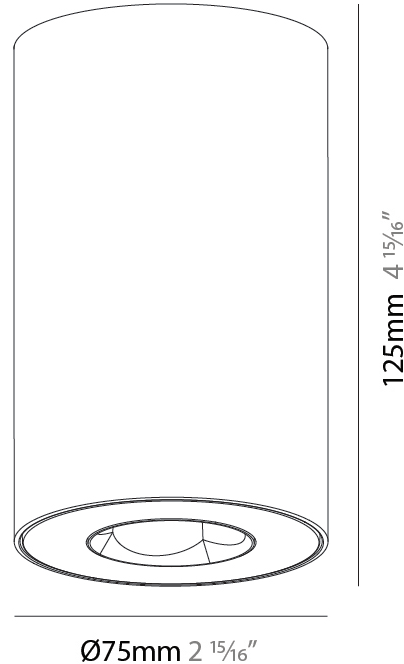

GENERAL

Series: Oiko Pro
Subseries: Oiko Pro Round
Brand: Prolicht
Division: Architectural
Mounting Type: Surface
Mounting Location: Ceiling
Subcategory: Downlight

PHYSICAL

Shape: Cylinder
Diameter (mm): 75
Diameter (in): 2 ¹⁵/₁₆
Height (mm): 125
Height (in): 4 ¹⁵/₁₆
Light Distribution: Direct
Weight (kg): 0.452
Fixture Finish: SSR / BKV / CWI / CRY / HAB / LAG / UFT / ITA / RUA / RUR / MIC / FTG / MYG / TWT / LOD / PUS / FRO / FUP / KIA / POP / BLS / SPG / MEY / GOH / GUM / CHC / COM / ABZ / JAG / OBR / MOS / ROR
Fixture Material: Metal

ELECTRICAL

Lamp Type: LED (Zhaga Standard)
Input Wattage (W): 13
Total Output Wattage (W): 11.8
Dimming: Non-Dimming / Phase Dimming (120vac Only)
Driver Included: Yes
Driver Location: Integrated
Driver Type: Constant Current - Universal
Driver Class: Class 2
Input Voltage (V): 120 - 277
Upon Request: Remote: 0-10Vdc dimming / Phase dimming 120Vac / Non-dimming 120/277Vac (No Cover Plate)

LED

Color Temperature (°K): 2700 / 3000 / 3500 / 4000
Max. Delivered Lumen (lm): 1377 / 1372 / 1438 / 1451
Nominal Lumen (lm): 1473 / 1468 / 1538 / 1552
CRI: >90 CRI
Lamp Life (hrs): 50000

OPTICAL

Reflector°: 60
Adjustability: Fixed

RATINGS AND CERTIFICATIONS

Certified By: Certified for North American Standards
IP rating: IP20