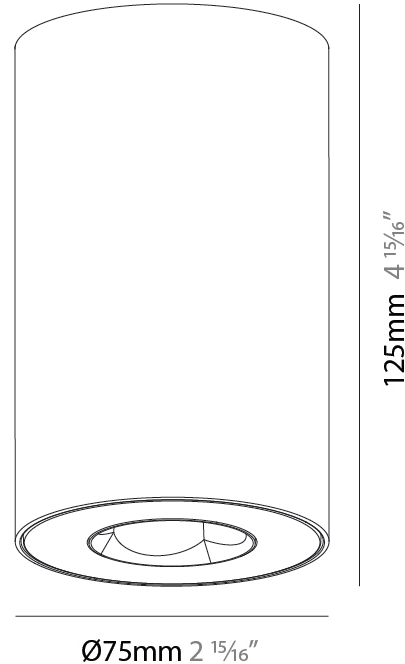

GENERAL

Series: Oiko Pro
Subseries: Oiko Pro Round
Brand: Prolicht
Division: Architectural
Mounting Type: Surface
Mounting Location: Ceiling
Subcategory: Downlight

PHYSICAL

Shape: Cylinder
Diameter (mm): 75
Diameter (in): 2 15/16
Height (mm): 125
Height (in): 4 15/16
Light Distribution: Direct
Weight (kg): 0.452
Fixture Finish: SSR / BKV / CWI / CRY / HAB / LAG / UFT / ITA / RUA / RUR / MIC / FTG / MYG / TWT / LOD / PUS / FRO / FUP / KIA / POP / BLS / SPG / MEY / GOH / GUM / CHC / COM / ABZ / JAG / OBR / MOS / ROR
Fixture Material: Metal

ELECTRICAL

Lamp Type: LED (Zhaga Standard)
Input Wattage (W): 13
Total Output Wattage (W): 11.8
Dimming: Tri-Mode (Non-Dimming and Phase Dimming (120Vac only) and 0-10V Dimming)
Driver Included: Yes
Driver Location: Integrated
Driver Type: Constant Current - Universal
Driver Class: Class 2
Input Voltage (V): 120 - 277
Constant Current (MA): 350
Upon Request: Remote: 0-10Vdc dimming / Phase dimming 120Vac / Non-dimming 120/277Vac (No Cover Plate)

LED

Color Temperature (°K): 2700 / 3000 / 3500 / 4000
Max. Delivered Lumen (lm): 1218 / 1214 / 1272 / 1283
Nominal Lumen (lm): 1473 / 1468 / 1538 / 1552
CRI: >90 CRI
Lamp Life (hrs): 50000

OPTICAL

Reflector°: 34
Adjustability: Fixed

RATINGS AND CERTIFICATIONS

Certified By: Certified for North American Standards
IP rating: IP20

PROJECT
TYPE
SPECIFIER
QUANTITY
DATE