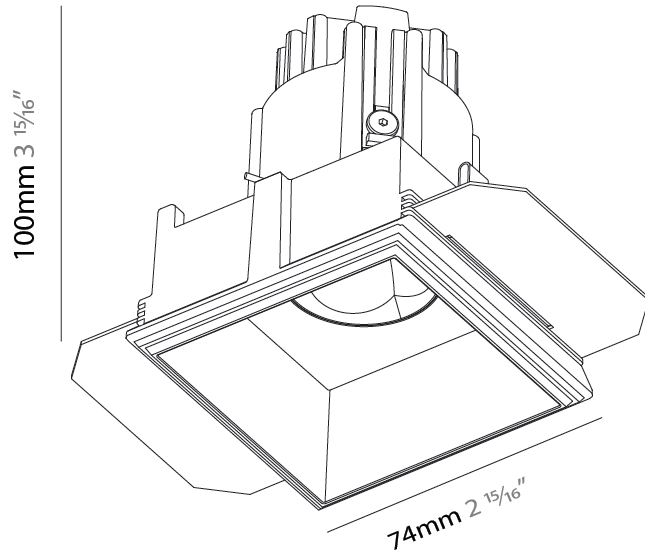

PHYSICAL

Shape: Square
Length (mm): 74
Length (in): 2 ¹⁵/₁₆
Width (mm): 74
Width (in): 2 ¹⁵/₁₆
Height (mm): 100
Height (in): 3 ¹⁵/₁₆
Ceiling Thickness (mm): 10 / 12.5 / 15
Ceiling Thickness (in): 3/8 or 1/2 or 9/16
Min. Recessing Depth (mm): 110
Min. Recessing Depth (in): 4 ⁵/₁₆
Light Distribution: Direct
Weight (kg): 0.412
Diffuser: Lens Pack - No Lens / Opal / Linear Spread Lens / Honeycomb / Spread Lens
Fixture Finish: SSR / BKV / CWI / CRY / HAB / LAG / UFT / ITA / RUA / RUR / MIC / FTG / MYG / TWT / LOD / PUS / FRO / FUP / KIA / POP / BLS / SPG / MEY / GOH / GUM / CHC / COM / ABZ / JAG / OBR / MOS / ROR
Fixture Material: Aluminum Die Cast
Cut-out Measurements: 85mm / 3 3/8" x 85mm / 3 3/8"

ELECTRICAL

Lamp Type: LED (Zhaga Standard)
Input Wattage (W): 15
Total Output Wattage (W): 13.6
Dimming: Tri-Mode (Non-Dimming and Phase Dimming (120Vac only) and 0-10V Dimming)
Driver Included: Yes
Driver Location: Remote
Driver Type: Constant Current - Universal
Driver Class: Class 2
Input Voltage (V): 120 - 277
Constant Current (MA): 400

LED

Color Temperature (°K): 2700 / 3000 / 3500 / 4000
Max. Delivered Lumen (lm): 1408 / 1497 / 1567 / 1582
Nominal Lumen (lm): 1566 / 1665 / 1743 / 1759
CRI: >93 CRI
Lamp Life (hrs): 50000

OPTICAL

Adjustability: Fixed

RATINGS AND CERTIFICATIONS

Certified By: CSA Certified to UL and CSA Standards
IP rating: IP20