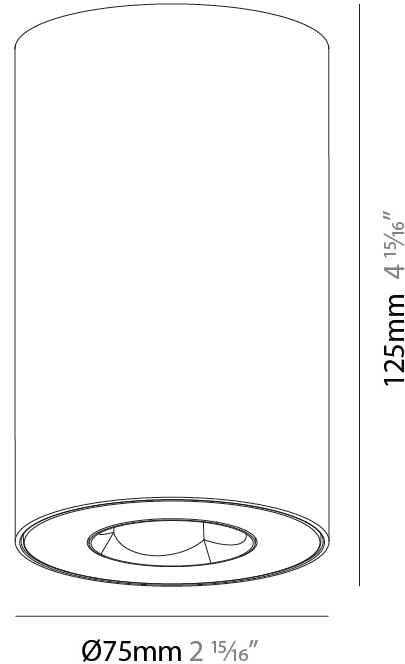

GENERAL

Series: Oiko Pro
Subseries: Oiko Pro Round
Brand: Prolicht
Division: Architectural
Mounting Type: Surface
Mounting Location: Ceiling
Subcategory: Downlight

PHYSICAL

Shape: Cylinder
Diameter (mm): 75
Diameter (in): 2 15/16
Height (mm): 125
Height (in): 4 15/16
Light Distribution: Direct
Weight (kg): 0.452
Fixture Finish: SSR / BKV / CWI / CRY / HAB / LAG / UFT / ITA / RUA / RUR / MIC / FTG / MYG / TWT / LOD / PUS / FRO / FUP / KIA / POP / BLS / SPG / MEY / GOH / GUM / CHC / COM / ABZ / JAG / OBR / MOS / ROR
Fixture Material: Metal

ELECTRICAL

Lamp Type: LED (Zhaga Standard)
Input Wattage (W): 13
Total Output Wattage (W): 11.8
Dimming: Non-Dimming / Phase Dimming (120vac Only)
Driver Included: Yes
Driver Location: Integrated
Driver Type: Constant Current - Universal
Driver Class: Class 2
Input Voltage (V): 120 - 277
Upon Request: Remote: 0-10Vdc dimming / Phase dimming 120Vac / Non-dimming 120/277Vac (No Cover Plate)

LED

Color Temperature (°K): 2700 / 3000 / 3500 / 4000
Max. Delivered Lumen (lm): 1293 / 1289 / 1350 / 1362
Nominal Lumen (lm): 1473 / 1468 / 1538 / 1552
CRI: >90 CRI
Lamp Life (hrs): 50000

OPTICAL

Reflector: 50
Adjustability: Fixed

RATINGS AND CERTIFICATIONS

Certified By: Certified for North American Standards
IP rating: IP20