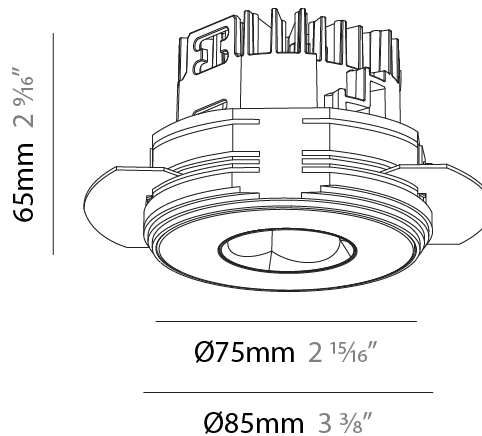

GENERAL

Series: Oiko Pro
Subseries: Oiko Pro Round
Brand: Prolicht
Division: Architectural
Mounting Type: Trimless
Mounting Location: Ceiling
Subcategory: Downlight

PHYSICAL

Shape: Round
Diameter (mm): 75
Diameter (in): 2 15/16
Height (mm): 65
Height (in): 2 9/16
Ceiling Thickness (mm): 10 / 12.5 / 15 / 25
Ceiling Thickness (in): 3/8 or 1/2 or 9/16 or 1
Min. Recessing Depth (mm): 70
Min. Recessing Depth (in): 2 3/4
Light Distribution: Direct
Diffuser: Lens Pack - Spread Lens / Linear Spread Lens / Honeycomb Louver
Fixture Finish: SSR / BKV / CWI / CRY / HAB / LAG / UFT / ITA / RUA / RUR / MIC / FTG / MYG / TWT / LOD / PUS / FRO / FUP / KIA / POP / BLS / SPG / MEY / GOH / GUM / CHC / COM / ABZ / JAG / OBR / MOS / ROR
Fixture Material: Aluminum Die Cast
Cut-out Measurements: 86mm / 2 11/16" Diameter

ELECTRICAL

Lamp Type: LED (Zhaga Standard)
Input Wattage (W): 14
Total Output Wattage (W): 12.7
Dimming: Dali Dimming
Driver Included: No
Driver Location: Recessed Housing
Driver Type: Constant Current - Universal (120Vac only for DALI driver)
Driver Class: Class 2
Input Voltage (V): 120 - 277
Constant Current (MA): 700

LED

Color Temperature (°K): 2700-6500 Tunable White
Max. Delivered Lumen (lm): 1129
Nominal Lumen (lm): 1460
CRI: >90 CRI
Lamp Life (hrs): 50000
Special LEDs offerings: Tunable White

OPTICAL

Reflector°: 36
Adjustability: Fixed

RATINGS AND CERTIFICATIONS

Certified By: Certified for North American Standards
IP rating: IP20