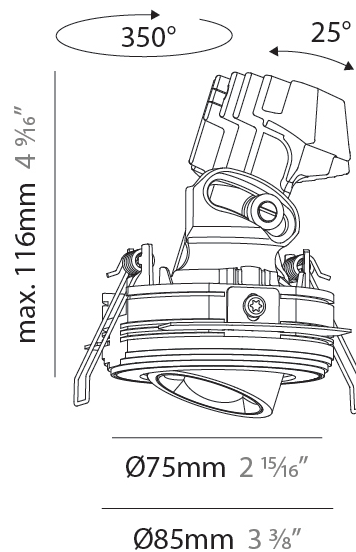

PHYSICAL

Shape: Round
Diameter (mm): 75
Diameter (in): 2 ¹⁵/₁₆
Height (mm): 116
Height (in): 4 ⁹/₁₆
Ceiling Thickness (mm): 10 / 12.5 / 15 / 25
Ceiling Thickness (in): 3/8 or 1/2 or 9/16 or 1
Min. Recessing Depth (mm): 125
Min. Recessing Depth (in): 4 ¹⁵/₁₆
Light Distribution: Direct
Diffuser: Lens Pack - Spread Lens / Linear Spread Lens / Honeycomb Louver
Fixture Finish: SSR / BKV / CWI / CRY / HAB / LAG / UFT / ITA / RUA / RUR / MIC / FTG / MYG / TWT / LOD / PUS / FRO / FUP / KIA / POP / BLS / SPG / MEY / GOH / GUM / CHC / COM / ABZ / JAG / OBR / MOS / ROR
Fixture Material: Aluminum Die Cast
Cut-out Measurements: D. 86mm / 3 3/8"

ELECTRICAL

Lamp Type: LED (Zhaga Standard)
Input Wattage (W): 16
Total Output Wattage (W): 14.6
Dimming: Tri-Mode (Non-Dimming and Phase Dimming (120Vac only) and 0-10V Dimming)
Driver Included: No
Driver Location: Recessed Housing
Driver Type: Constant Current - Universal
Driver Class: Class 2
Input Voltage (V): 120 - 277
Constant Current (MA): 350

LED

Number of LEDs: 1
Color Temperature (°K): 2700 / 3000 / 3500 / 4000
Max. Delivered Lumen (lm): 1295 / 1377 / 1442 / 1455
Nominal Lumen (lm): 1566 / 1665 / 1743 / 1759
CRI: >90 CRI
Lamp Life (hrs): 50000

OPTICAL

Reflector: 34
Adjustability: Rotational 350° / Tilt 25°

RATINGS AND CERTIFICATIONS

Certified By: Certified for North American Standards
IP rating: IP20